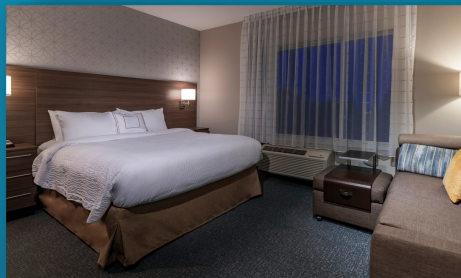

TOWNEPLACE SUITES[®] BY MARRIOTT

Fairfield[®] BY MARRIOTT

HIGH-SPEED INTERNET | FREE BREAKFAST | FITNESS CENTER | EVENT SPACE | FIREPIT & GRILLS

1001 N 4th Street | Leavenworth, KS 66048
(913) 297-5400 | marriott.com/MCITL

1101 N 4th Street | Leavenworth, KS 66048
(913) 758-9303 | marriott.com/MCILV

GUEST ROOMS & AMENITIES

- Standard King and Queen rooms
- Suites include a sleeper sofa, additional flat screen TV, and sitting area
- Complimentary breakfast includes fresh fruit, eggs, yogurt and more
- All guest rooms are equipped with a work desk, fridge, and microwave
- On-site coin-operated laundry
- Free Wi-Fi throughout both hotels to stay connected during your stay
- Fitness facilities at both hotels
 - Fairfield offers an exercise room and an outdoor pool (Open May-September)
 - TownePlace offers an exercise room and an indoor pool
- 1400 square feet of meeting space available
- Leisure rates
- Government Rates