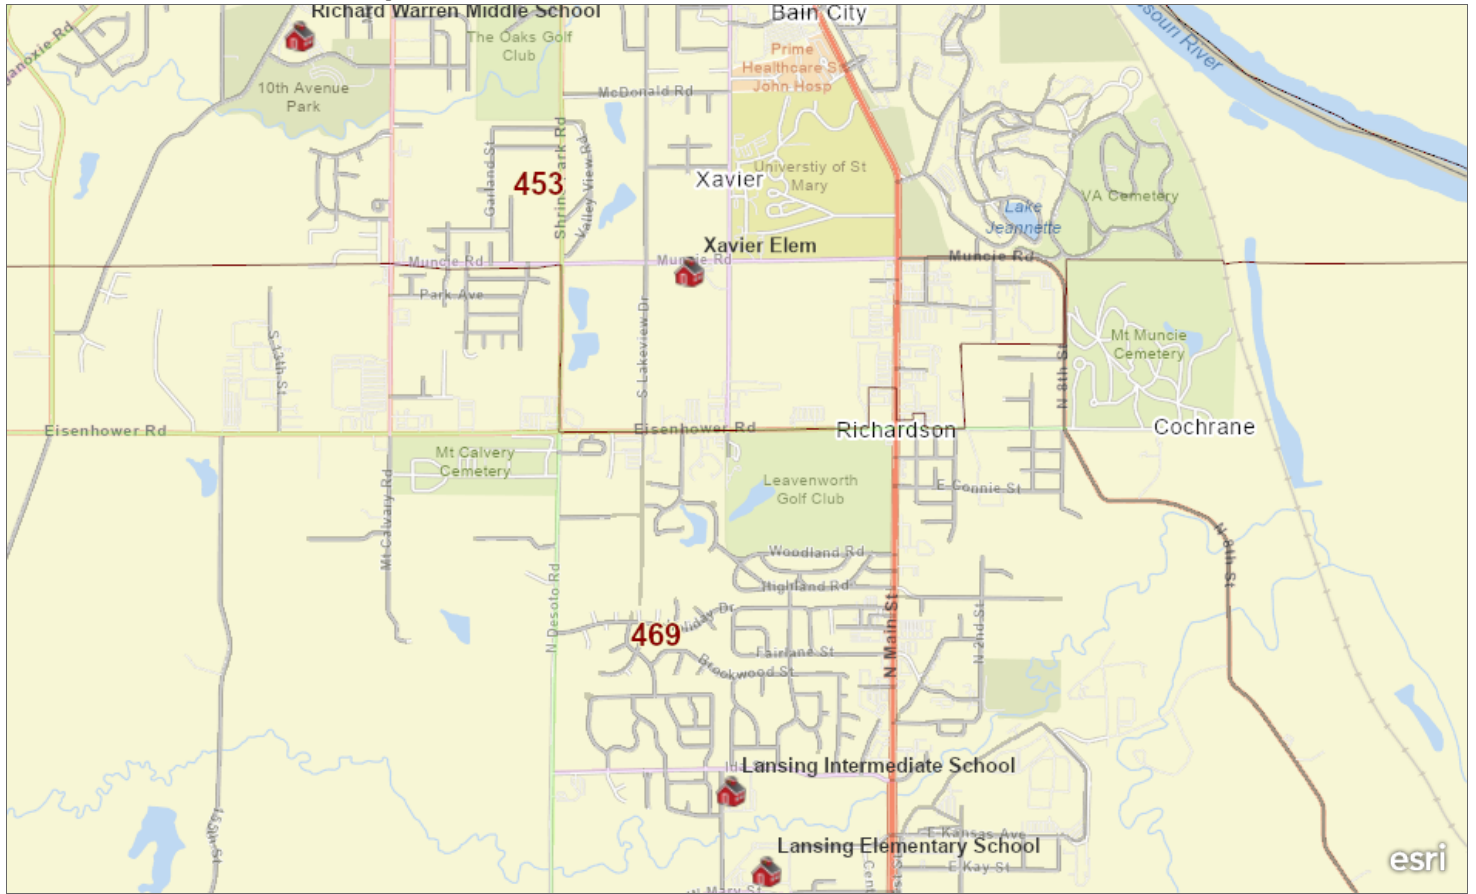

KSDE School District Lookup

KSDE schools and district boundaries

0.4mi

Kansas Next-Gen 911 Coordinating Council | KDOT | Bureau of Transportation Planning, Kansas Department of Transportation | Kansas NG911 Coordinating Council, all Kansas Counties | Missouri Dept. of Conservation, Missouri DNR, Esri, HERE, Garmin, SafeGraph, INCREMENT P, METI/NASA, USGS, EPA, NPS, US Census Bureau, USDA